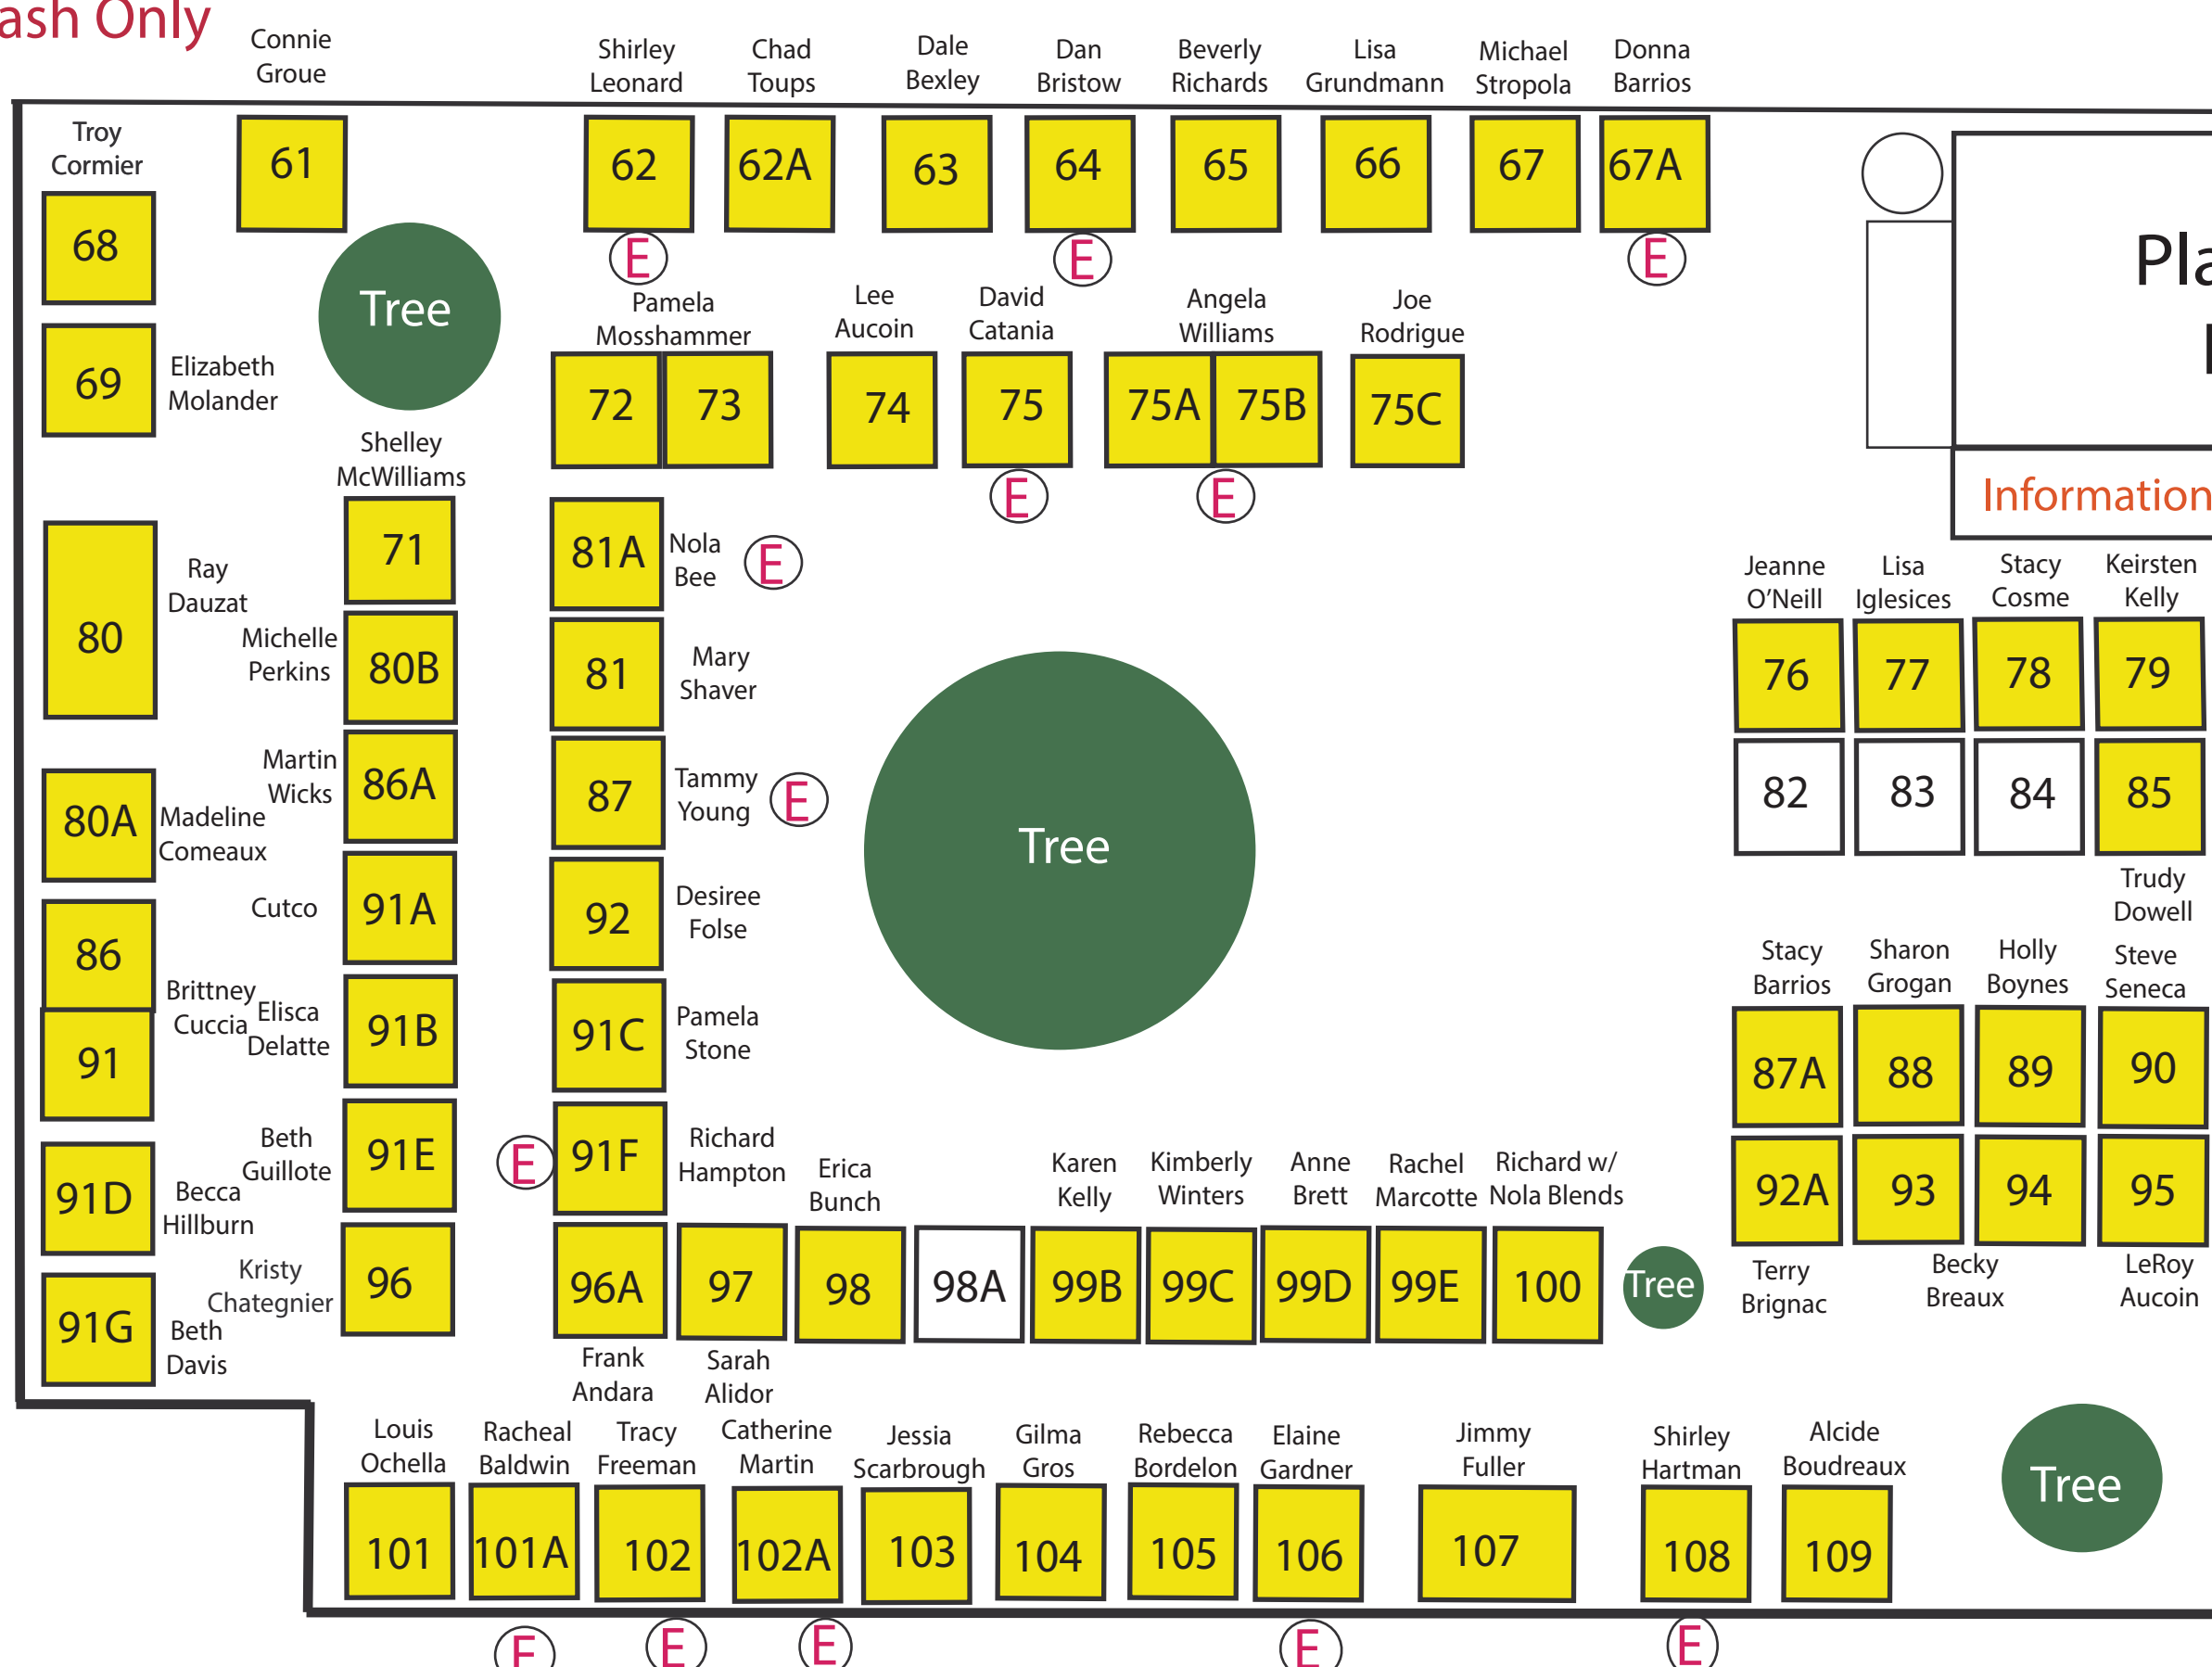

Parking

Parking

Volunteer & Employee Parking Only

Hospitality Marie Celeste Cottage

Maintenance Building
Public Restrooms

Public Restrooms inside Barn

Service Gate

Gate 1 Cash Only

- Boy Scout Troop 223
- Driskell's Original BBQ
- Queen Ursula Highly
- Zippy's on the Annex
- Sassy's Crawfish Bread
- Beer Booth
- Vendor / Public Restrooms

Children's Activities

- Pony Rides
- Children's Crafts

Stage

Temporary Gate for Unloading by the big oak tree only

Parking for Vendors by Big Oak Tree only

Gate 4 Cash Only

Gate 2 Cash Only

Credit Cards Only

Gate 3 Cash Only

13034 River Road

13034 River Road