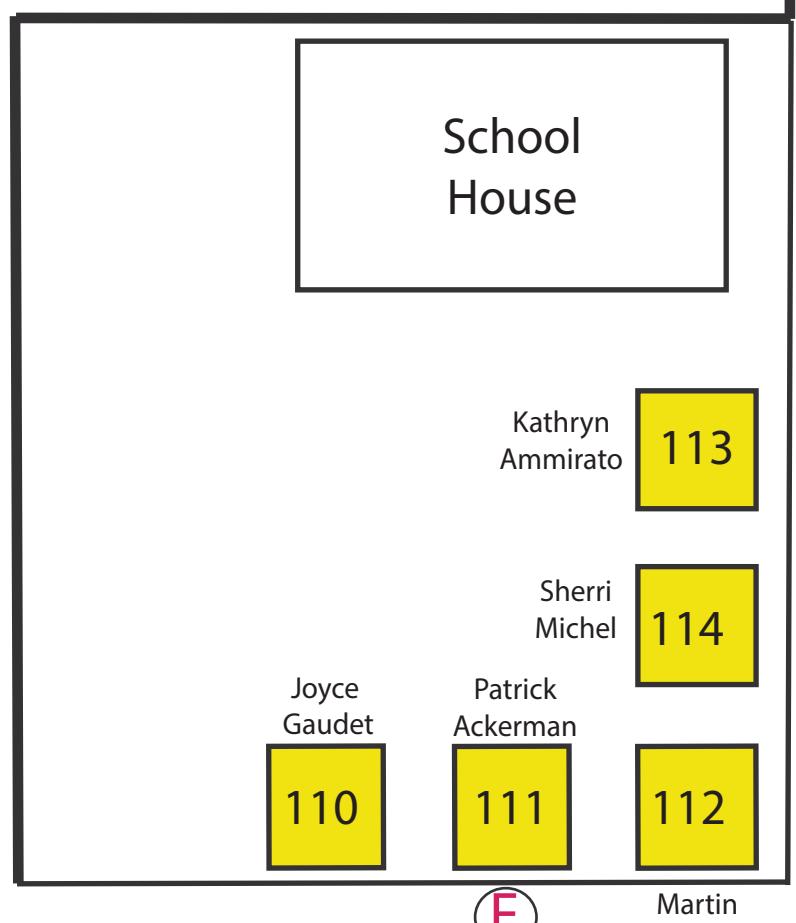

- Boy Scout Troop 223
- Driskell's Original BBQ
- Queen Ursula Highly
- Zippy's on the Annex
- Sassy's Crawfish Bread
- Beer Booth
- Vendor / Public Restrooms

Children's Activities

- Pony Rides
- Children's Crafts

Stage

Temporary Gate for Unloading by the big oak tree only

Parking for Vendors by Big Oak Tree only

Gate 4 Cash Only

Gate 2 Cash Only

Credit Cards Only

Gate 3 Cash Only

13034 River Road

13034 River Road