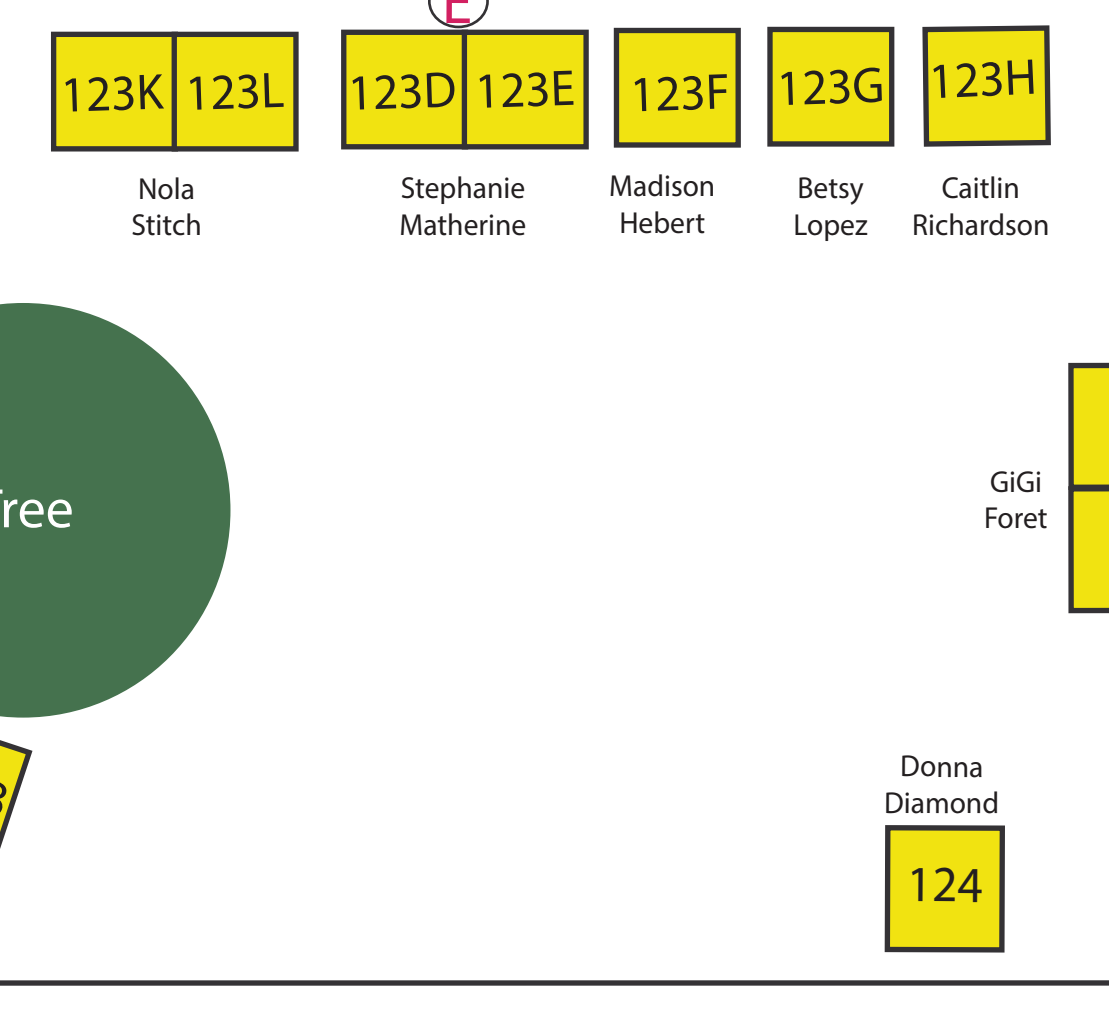

- Boy Scout Troop 223
- Driskell's Original BBQ
- Queen Ursula Highly
- Zippy's on the Annex
- Sassy's Crawfish Bread
- Beer Booth
- Vendor / Public Restrooms

Children's Activities

- Pony Rides
- Children's Crafts

Stage

Temporary Gate for Unloading by the big oak tree only

Parking for Vendors by Big Oak Tree only

Gate 4 Cash Only

Gate 2 Cash Only

Credit Cards Only

Gate 3 Cash Only

13034 River Road

13034 River Road