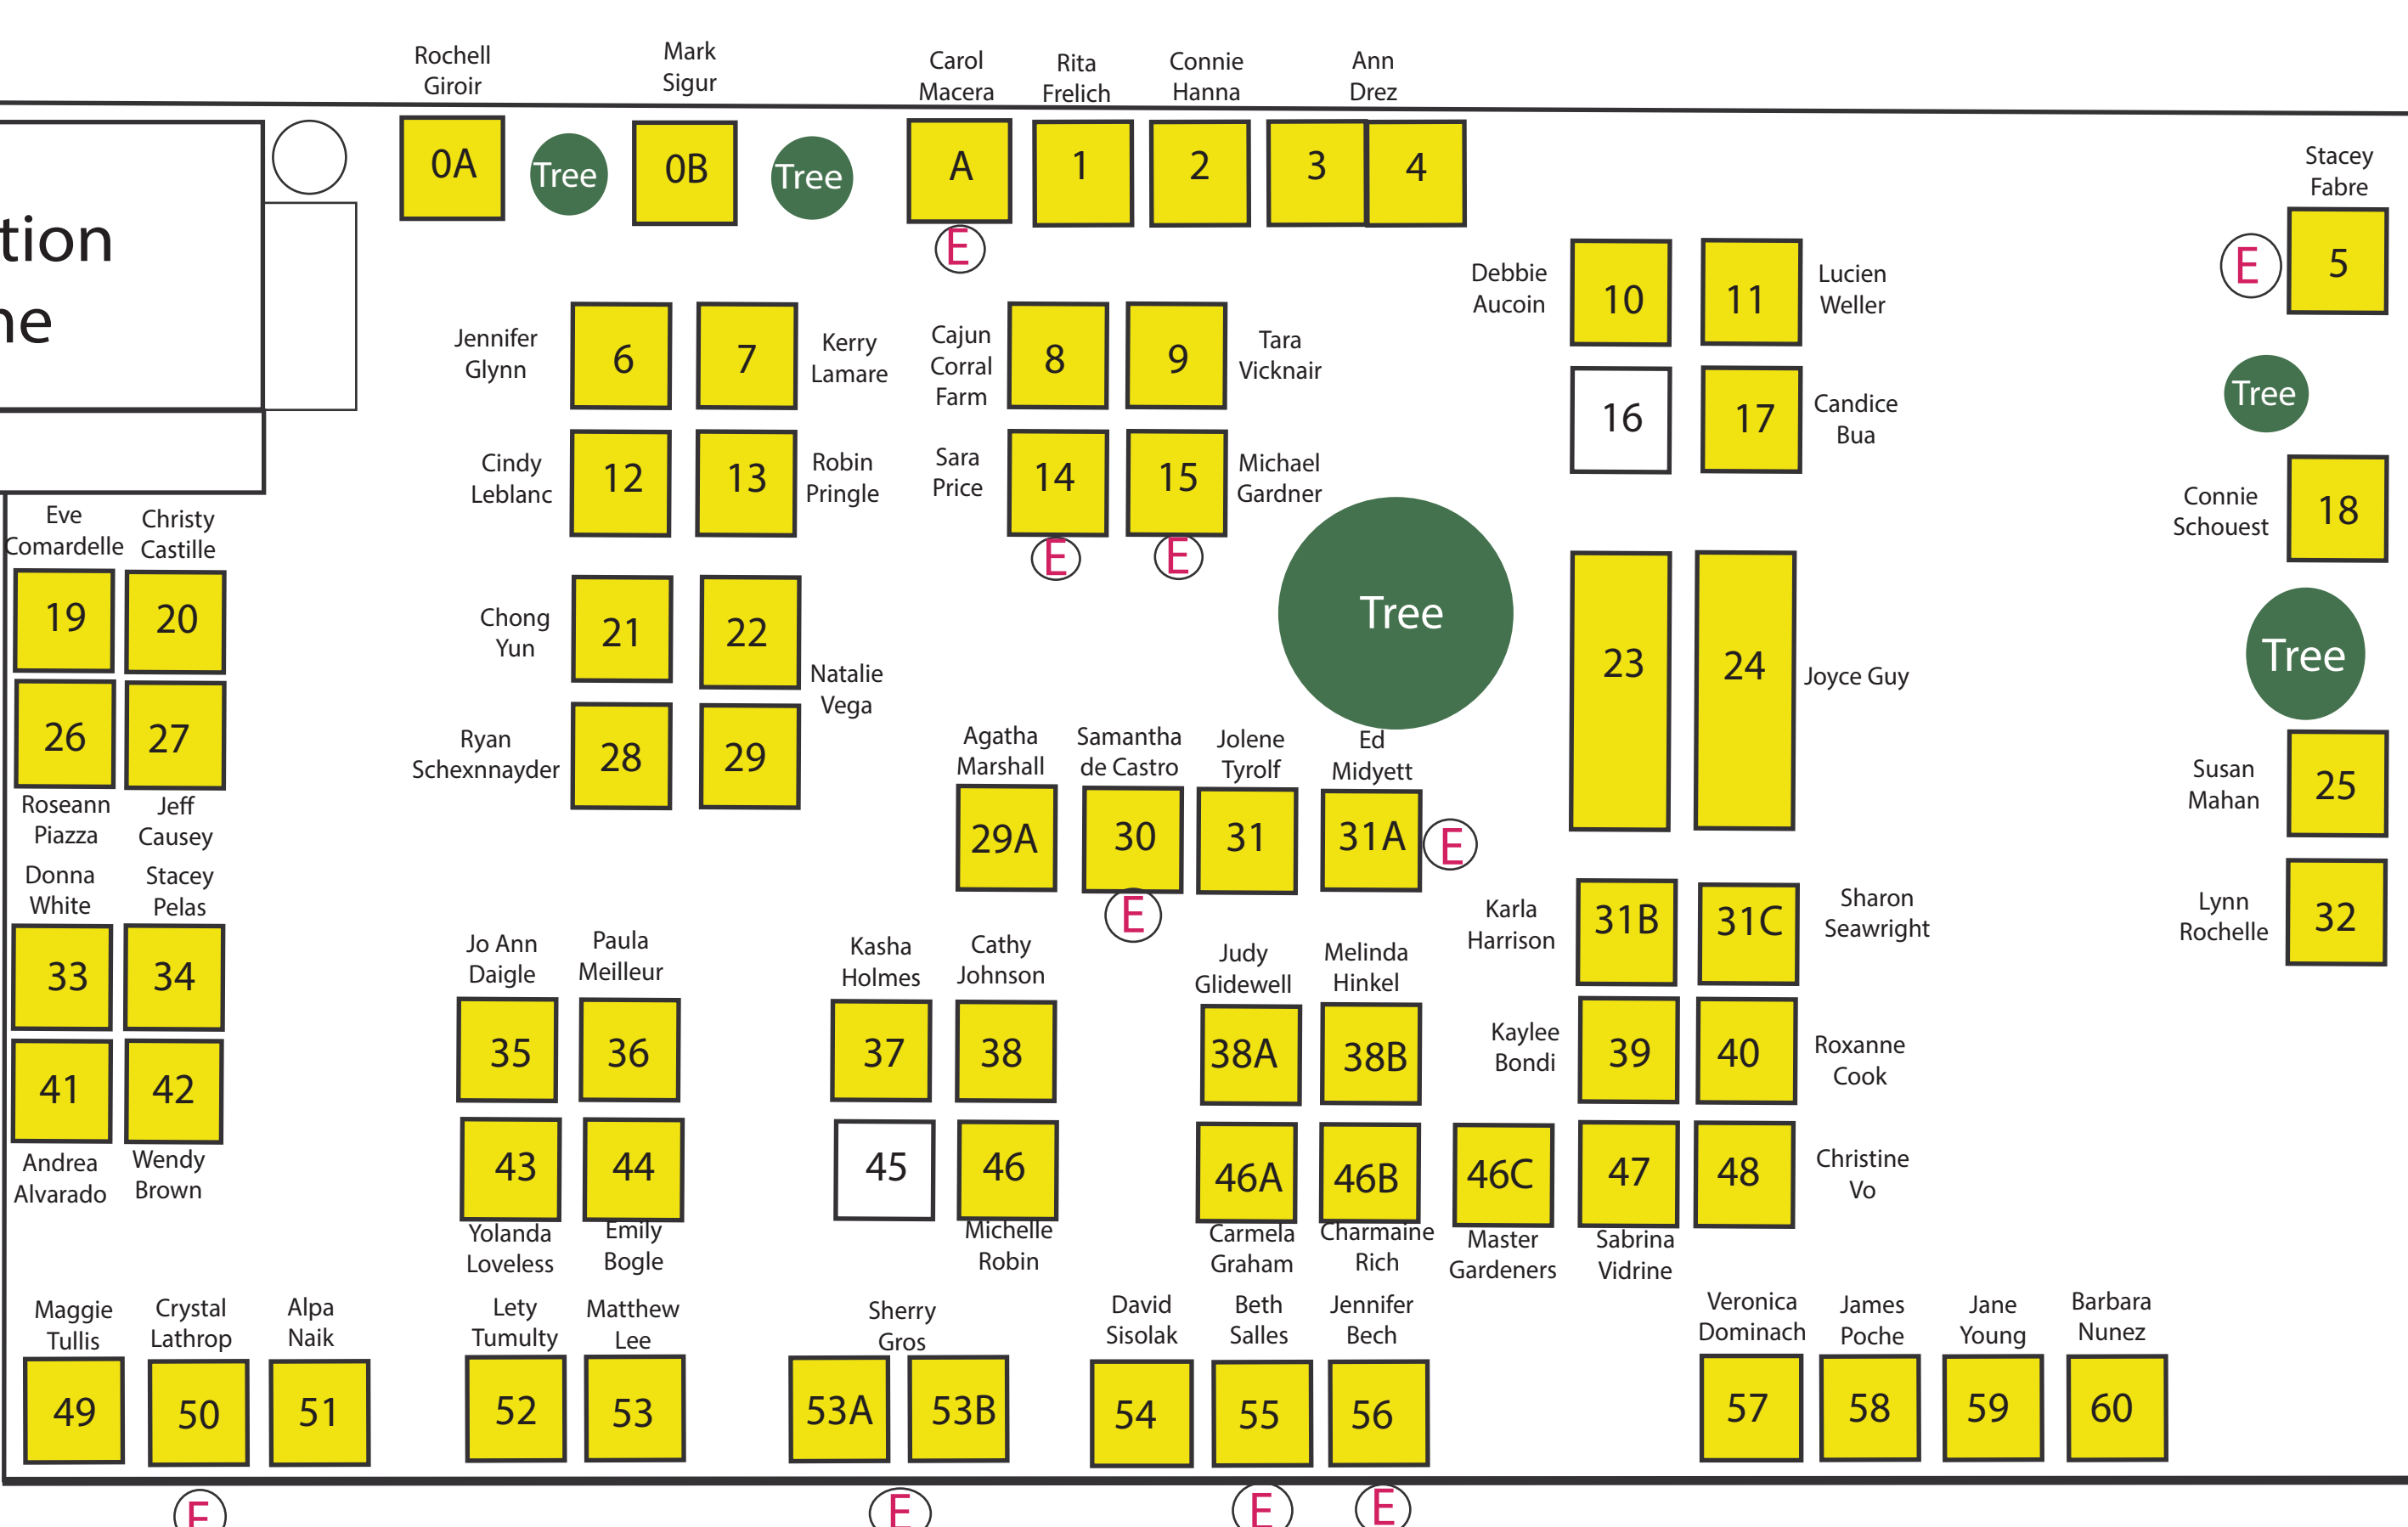

Parking

Parking

Volunteer & Employee Parking Only

Hospitality Marie Celeste Cottage

Maintenance Building
Public Restrooms

Public Restrooms inside Barn

Service Gate

Gate 1 Cash Only

- Boy Scout Troop 223
- Driskell's Original BBQ
- Queen Ursula Highly
- Zippy's on the Annex
- Sassy's Crawfish Bread
- Beer Booth
- Vendor / Public Restrooms

Children's Activities

- Pony Rides
- Children's Crafts

Stage

Temporary Gate for Unloading by the big oak tree only

Parking for Vendors by Big Oak Tree only

Gate 4 Cash Only

Gate 2 Cash Only

Credit Cards Only

Gate 3 Cash Only

13034 River Road

13034 River Road