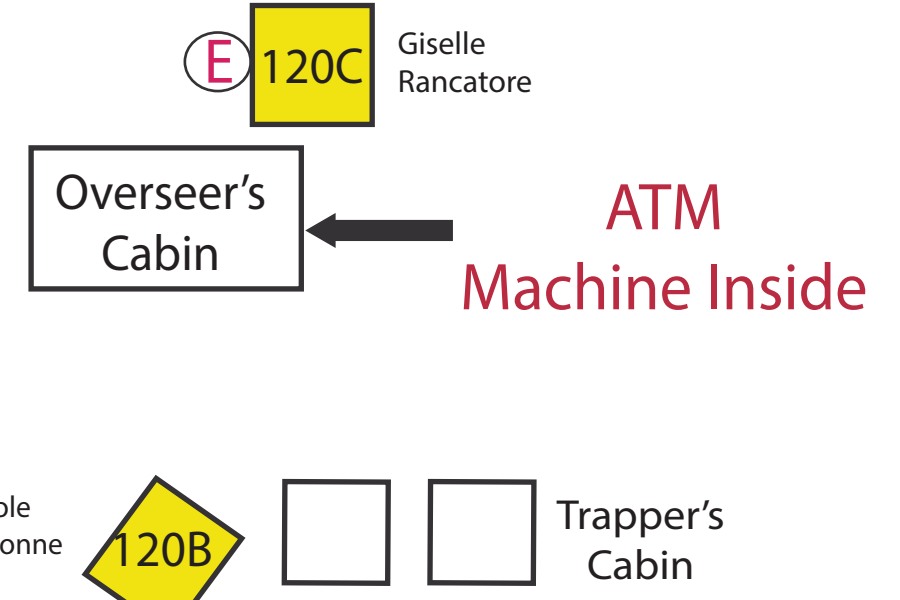

Parking

Parking

Volunteer & Employee Parking Only

Hospitality Marie Celeste Cottage

Maintenance Building
Public Restrooms

Public Restrooms inside Barn

Service Gate

Gate 1 Cash Only

- Boy Scout Troop 223
- Driskell's Original BBQ
- Queen Ursula Highly
- Zippy's on the Annex
- Sassy's Crawfish Bread
- Beer Booth
- Vendor / Public Restrooms

Children's Activities

- Pony Rides
- Children's Crafts

Stage

Temporary Gate for Unloading by the big oak tree only

Parking for Vendors by Big Oak Tree only

Gate 4 Cash Only

Gate 2 Cash Only

Credit Cards Only

Gate 3 Cash Only

13034 River Road

13034 River Road