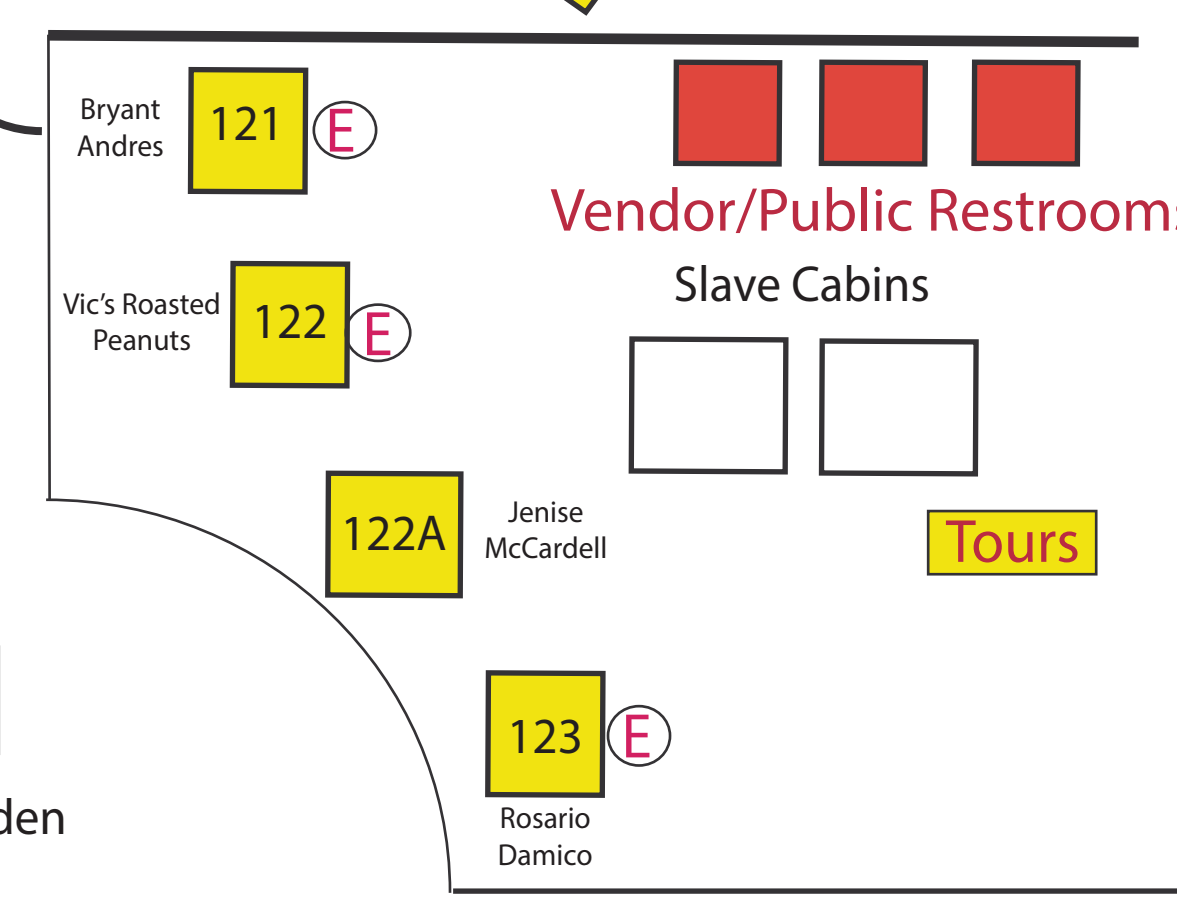

Parking

Parking

Volunteer & Employee Parking Only

Hospitality Marie Celeste Cottage

Maintenance Building
Public Restrooms

Public Restrooms inside Barn

Service Gate

Gate 1 Cash Only

- Boy Scout Troop 223
- Driskell's Original BBQ
- Queen Ursula Highly
- Zippy's on the Annex
- Sassy's Crawfish Bread
- Beer Booth
- Vendor / Public Restrooms

Children's Activities

- Pony Rides
- Children's Crafts

Stage

Temporary Gate for Unloading by the big oak tree only

Parking for Vendors by Big Oak Tree only

Gate 4 Cash Only

Gate 2 Cash Only

Credit Cards Only

Gate 3 Cash Only

13034 River Road

13034 River Road