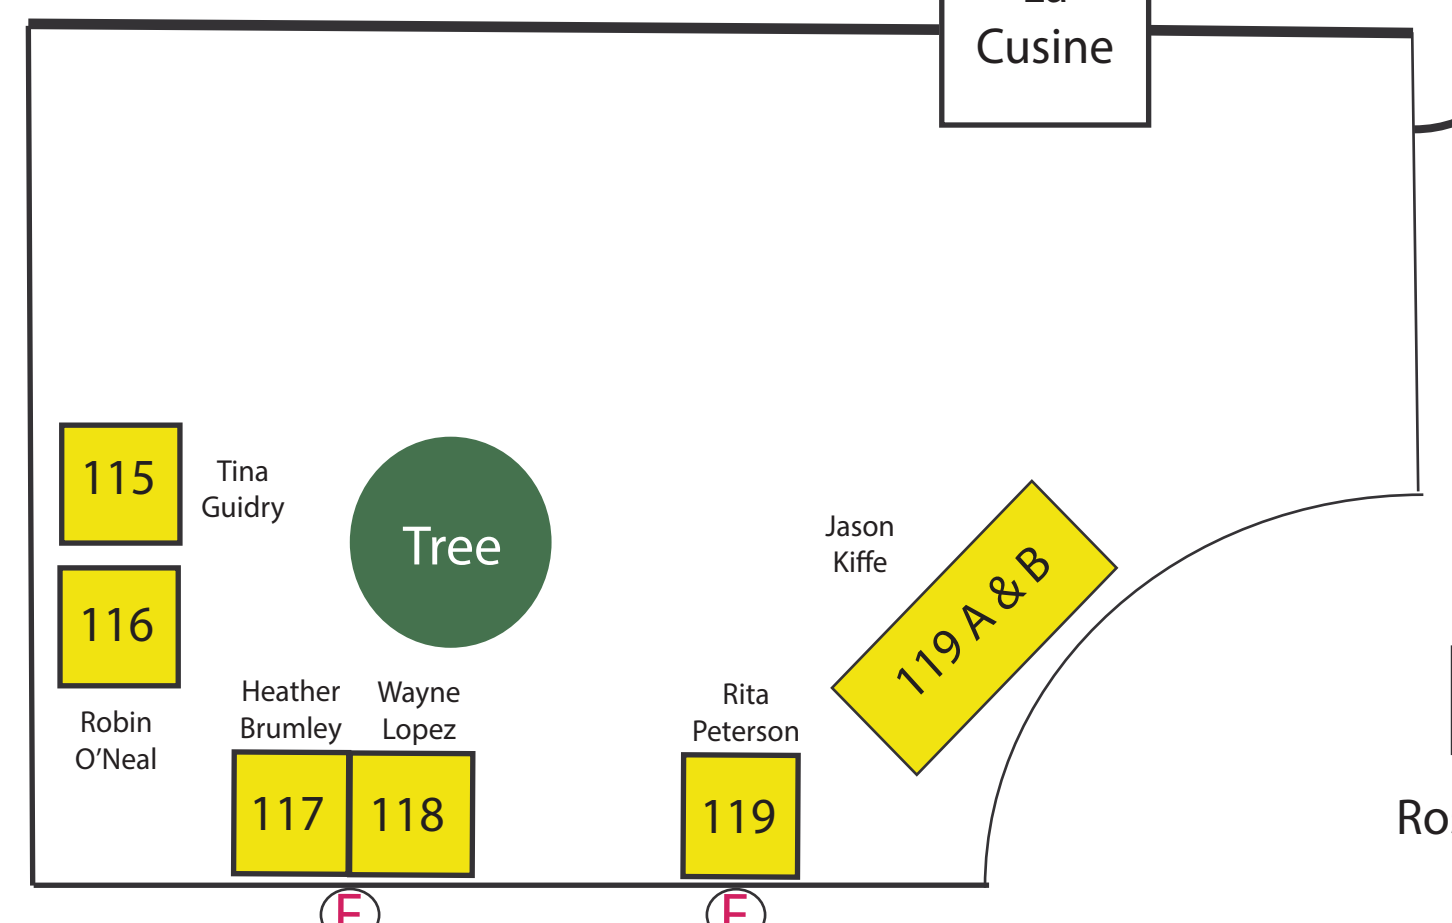

- Boy Scout Troop 223
- Driskell's Original BBQ
- Queen Ursula Highly
- Zippy's on the Annex
- Sassy's Crawfish Bread
- Beer Booth
- Vendor / Public Restrooms

Children's Activities

- Pony Rides
- Children's Crafts

Stage

Temporary Gate for Unloading by the big oak tree only

Parking for Vendors by Big Oak Tree only

Gate 4 Cash Only

Gate 2 Cash Only

Credit Cards Only

Gate 3 Cash Only

13034 River Road

13034 River Road